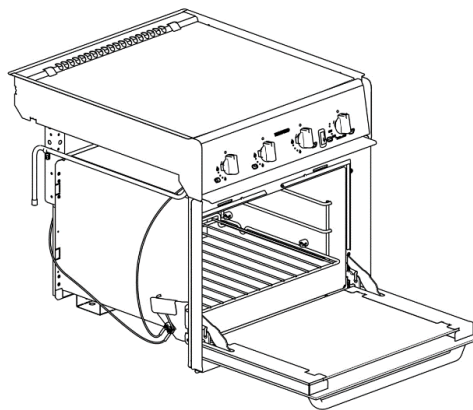

Cladding styles

No cladding

Side cladding

Behind handle cladding

Oven door styles

Drop down oven door

Drop down oven doors

Spare part number	Glass	Print	Cladding	Cladding position	Handle style	Handle colour
SMAO3435.BK/SVS1X	Clear	Black	No	N/A		Stainless
SMAO3435.BK1X	Clear	Black	No	N/A		Stainless
SMAO3435.BK5X	Clear	Black	Yes	Sides		Stainless
SMAO3435.BK14X	Clear	Black	Yes	Sides		Brushed Nickel
SMAO3435.BK16X	Clear	Black	No	N/A		Chrome
SMAO3435.BK19X	Clear	Black	Yes	N/A		Stainless
SMAO3435.BK20X	Clear	Black	No	N/A		Black
SMAO3435.BK21X	Clear	Black	Yes	Sides		Brushed Nickel
SMAO3435.BK22X	Clear	Black	No	N/A		Chrome
SMAO3435.BK24X	Clear	Black	Yes	Sides		Chrome
SMAO3435.MIR6X	Mirror	N/A	No	N/A		Brushed Nickel