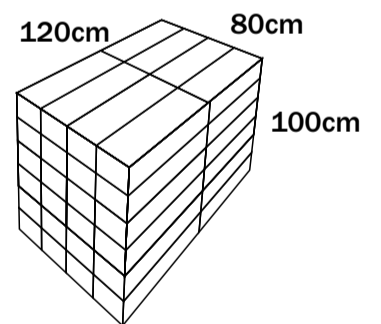

6 layers
48 boxes
768 products
288 kg