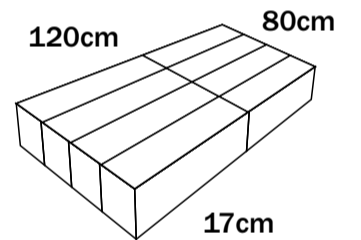

SNUBBER TWIST

PROTECTS YOUR BOAT

Snubber TWIST is a mooring compensator that connects to your docking line easily and absorbs the shocks. Fits 2000 – 6000 kg boats.

Packaging concept

Snubber TWIST is a patented mooring compensator that absorbs the mooring line's shocks and reduces the stress on your boat and the dock. Snubber products are made from carefully selected, high-quality materials and are made to last severe weather conditions. The products will not lose color or leave marks on your boat. All Snubber products are designed and made in Finland.

- Designed for 2000 – 6000 kg or 4400 – 13200 lb boats
- Measurements 542 x 55 x 54 mm, weight 375g
- Fits different line types and diameters, including ties
- Can be used for the anchor line
- Can be attached while the line is tied on both ends
- Colours: moon silver gray, navy blue, buoy red, cumulus white, or tar-black

Standard box
- 598 x 198 x 166 mm
- 16 x blue Snubber TWIST
- weight 6,0 kg / 13.2 lbs
- box GTIN 06430078580120

video

Protected by patents
Designed and manufactured in Finland
www.thesnubber.com

TM COMPANY
MARINE INNOVATIONS

SNUBBER TWIST
PROTECTS YOUR BOAT

1 layer
8 boxes
128 products
48 kg

6 layers
48 boxes
768 products
288 kg

SNUBBER TWIST
PROTECTS YOUR BOAT

2000-6000 kg
4400-13200 lbs

- Mooring snubber
- Amortisseur d'amarrage
- Verankerungsdämpfer
- Amortiguador de amarre
- Compensatore d'ormeggio
- Швартовый амортизатор
- Förtöjningsfjäder
- Veneköyden joustin

DESIGN FROM FINLAND
MADE IN FINLAND

FOLLOW US: THE SNUBBER
WWW.THESNUBBER.COM

Optional box
- 598 x 398 x 166 mm
- 32 x blue Snubber TWIST
- weight 12 kg

TM COMPANY
MARINE INNOVATIONS