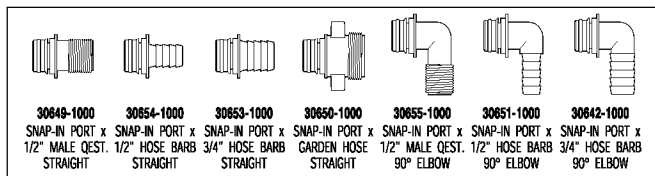

Accessories

Snap-In-Port Systems