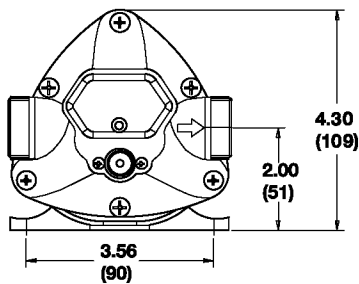

Dimensional Drawings Inches (mm)

Engineered for life

USA

Jabsco/Rule
Cape Ann Industrial Park
Gloucester, MA 01930
Tel: (978) 281-0440
Fax: (978) 283-2619

UK

Jabsco
Bingley Road, Hoddesdon
Hertfordshire EN11 0BU
Tel: +44 (0) 1992 450145
Fax: +44 (0) 1992 467132

CANADA

Fluid Products Canada
55 Royal Road
Guelph, Ontario N1H 1T1
Tel: (519) 821-1900
Fax: (519) 821-2569

GERMANY

Jabsco GmbH
Oststrasse 28
22844 Norderstedt
Tel: +49-40-53 53 73-0
Fax: +49-40-53 53 73-11

JAPAN

NHK Jabsco Company Ltd.
3-21-10, Shin-Yokohama
Kohoku-Ku, Yokohama, 222-0033
Tel: +81-045-475-8906
Fax: +81-045-477-1162

ITALY

Jabsco Marine Italia
Via Tommaso, 6
20059 Vimercate, Milano
Tel: +39 039 685 2323
Fax: +39 039 666 307

www.jabsco.com