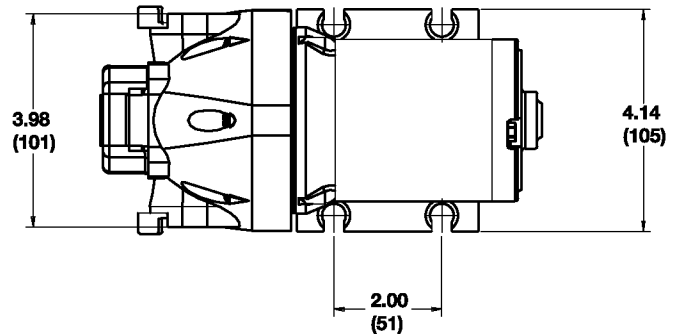

Dimensional Drawings Inches (mm)

Engineered for life

USA

Jabsco/Rule
Cape Ann Industrial Park
Gloucester, MA 01930
Tel: (978) 281-0440
Fax: (978) 283-2619

UK

Jabsco
Bingley Road, Hoddesdon
Hertfordshire EN11 0BU
Tel: +44 (0) 1992 450145
Fax: +44 (0) 1992 467132

CANADA

Fluid Products Canada
55 Royal Road
Guelph, Ontario N1H 1T1
Tel: (519) 821-1900
Fax: (519) 821-2569

GERMANY

Jabsco GmbH
Oststrasse 28
22844 Norderstedt
Tel: +49-40-53 53 73-0
Fax: +49-40-53 53 73-11

JAPAN

NHK Jabsco Company Ltd.
3-21-10, Shin-Yokohama
Kohoku-Ku, Yokohama, 222-0033
Tel: +81-045-475-8906
Fax: +81-045-477-1162

ITALY

Jabsco Marine Italia
Via Tommaso, 6
20059 Vimercate, Milano
Tel: +39 039 685 2323
Fax: +39 039 666 307

www.jabsco.com