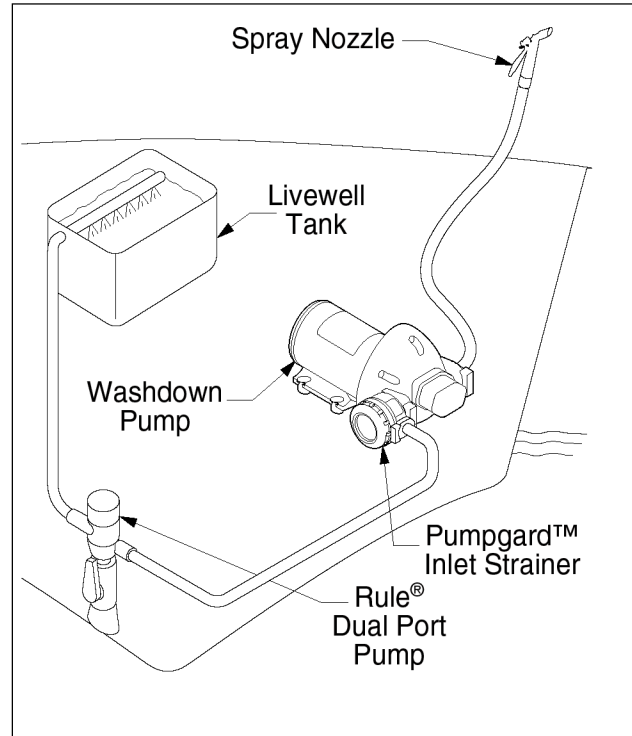

Installation