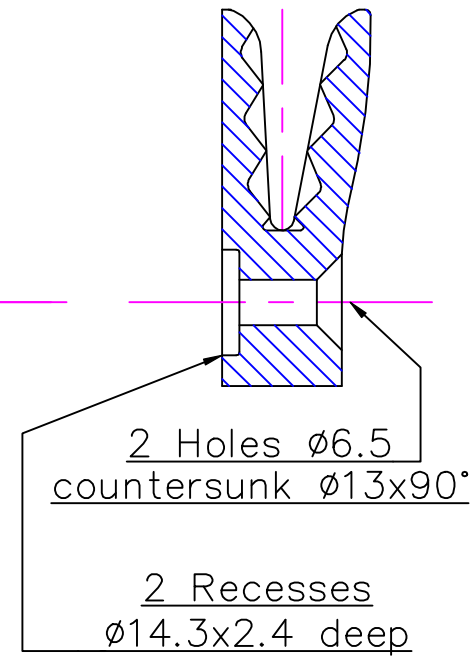

M6 6.3mm $\varnothing 6 - 10\text{mm}$
 1/4" No.14 1/4" - 3/8

Section 'AA'

Issue: 1.	Dec 1998
	ID207.dwg
Material: Nylon	
Installation Drawing for:- CL207 Lateral (Port)	

Clamcleat®
 Rope cleats

Clamcleats Limited
 Watchmead
 Welwyn Garden City
 Hertfordshire AL7 1AP
 England

Telephone +44 (0)1707 330101
 Fax +44 (0)1707 321269
<http://www.clamcleat-rope-cleats.com>

Scale 1:1
 All dimensions in mm.