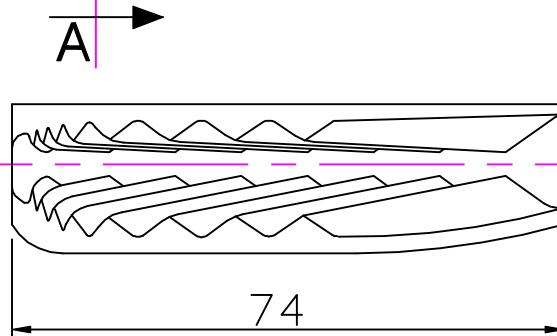

M6 6.3mm $\varnothing 6 - 10\text{mm}$
 1/4" No.14 1/4" - 3/8

Section 'AA'

Issue: 1.	Dec 1998
	ID207.dwg
Material: Nylon	
Installation Drawing for:- CL207 Lateral (Port)	

Clamcleat®
 Rope cleats

Clamcleats Limited
 Watchmead
 Welwyn Garden City
 Hertfordshire AL7 1AP
 England

Telephone +44 (0)1707 330101
 Fax +44 (0)1707 321269
<http://www.clamcleat-rope-cleats.com>

Scale 1:1
 All dimensions in mm.