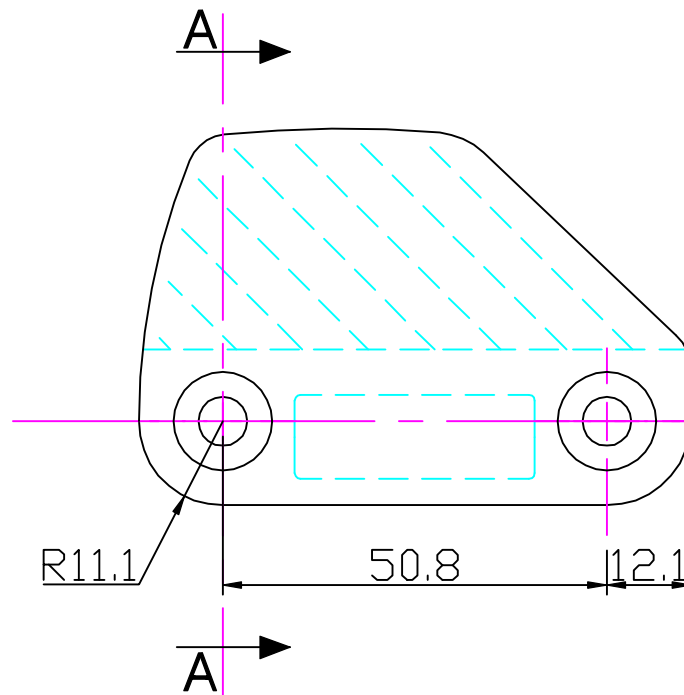

M6 6.3mm $\varnothing 6 - 10\text{mm}$
 1/4" No.14 1/4" - 3/8

Section 'AA'

Issue: 1.	Dec 1998
	ID207.dwg
Material: Nylon	
Installation Drawing for:- CL207 Lateral (Port)	

Clamcleat®
 Rope cleats

Clamcleats Limited
 Watchmead
 Welwyn Garden City
 Hertfordshire AL7 1AP
 England

Telephone +44 (0)1707 330101
 Fax +44 (0)1707 321269
<http://www.clamcleat-rope-cleats.com>

Scale 1:1
 All dimensions in mm.