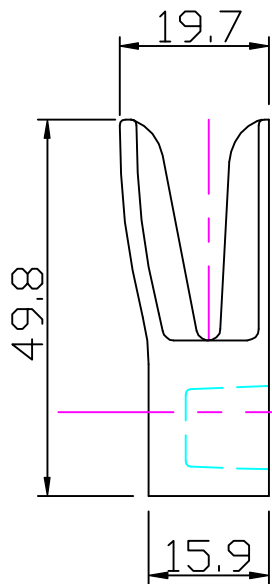

M6 6.3mm $\varnothing 6 - 10\text{mm}$
 1/4" No.14 1/4" - 3/8

Section 'AA'

Issue: 1.	Dec 1998
	ID207.dwg
Material: Nylon	
Installation Drawing for:- CL207 Lateral (Port)	

Clamcleat®
 Rope cleats

Clamcleats Limited
 Watchmead
 Welwyn Garden City
 Hertfordshire AL7 1AP
 England

Telephone +44 (0)1707 330101
 Fax +44 (0)1707 321269
<http://www.clamcleat-rope-cleats.com>

Scale 1:1
 All dimensions in mm.