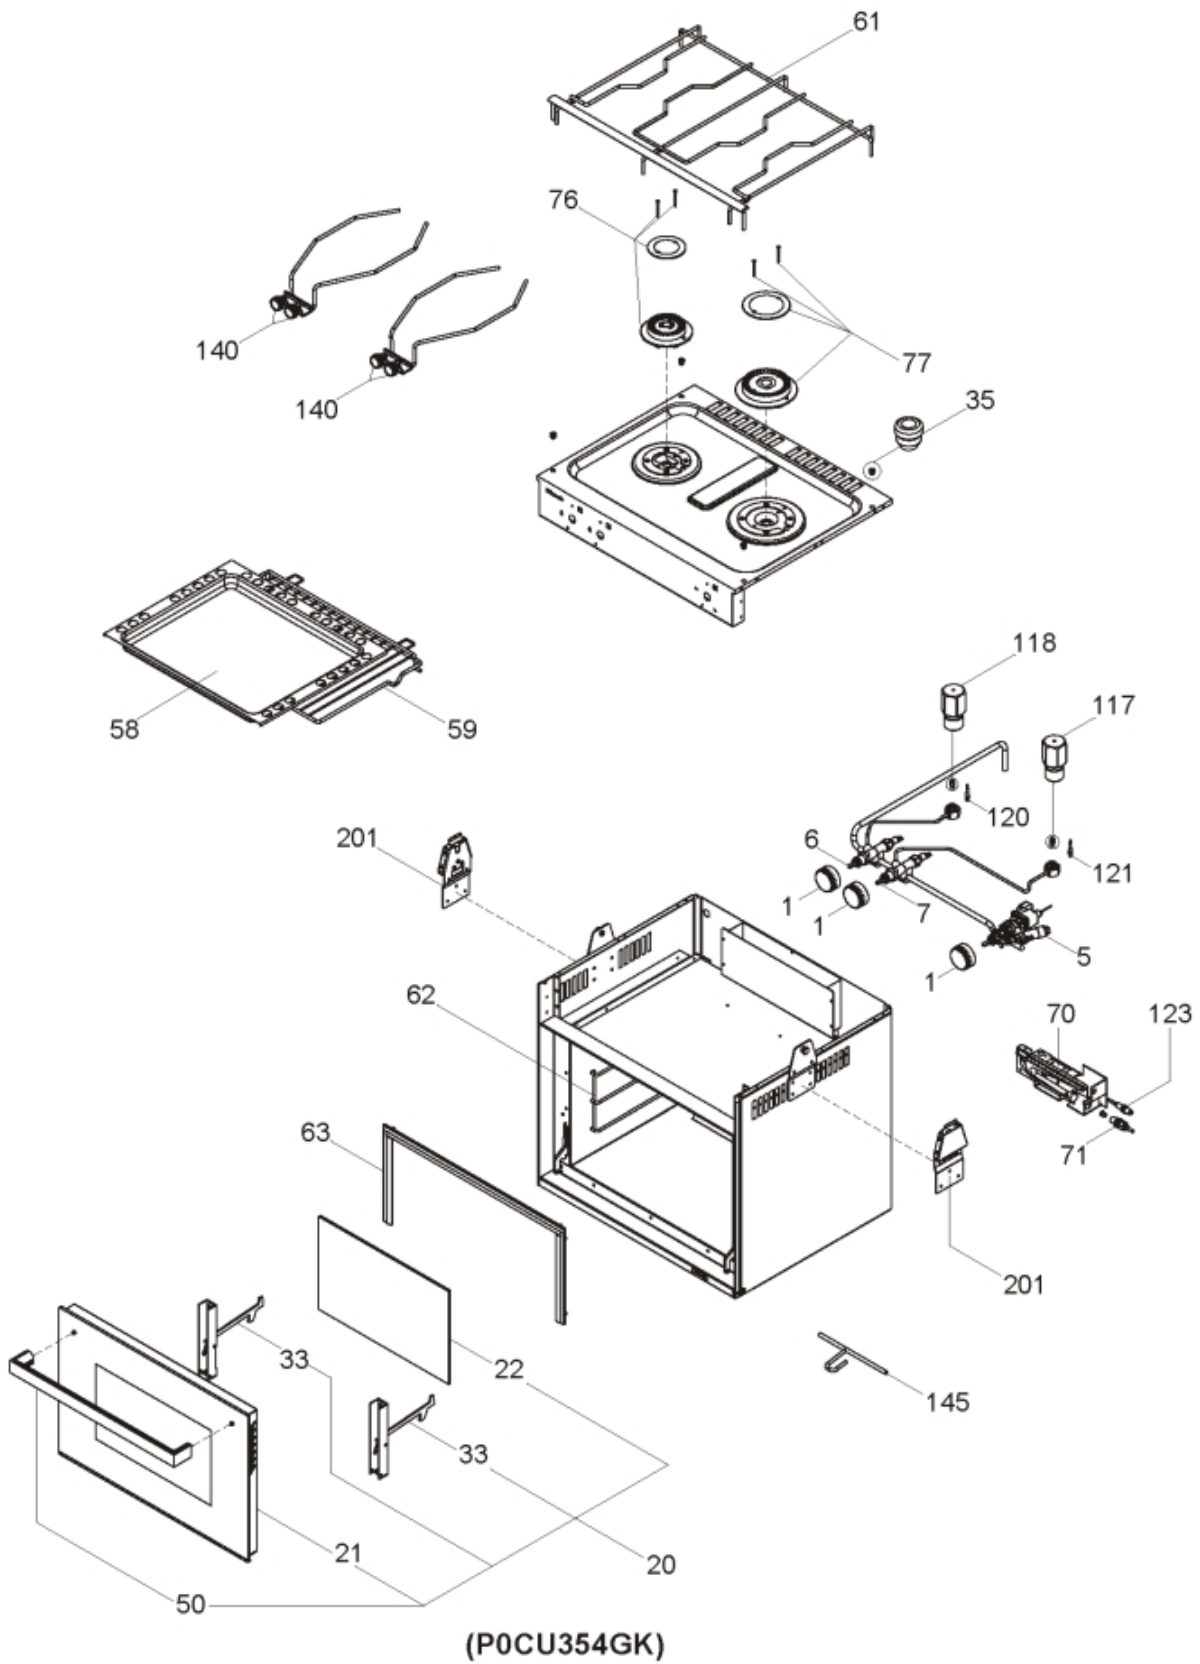

Mobile living made easy.

Sunlight () | Product No 931002055 | Dometic Parts Web

PartNo	Pos	Qty	Part description	Specification
105313682	-		user manual	CU300, CU400
105312539	001		turning knob	
407146662	005		gas thermostat oven	
407144899	006		gas regulator valve	1 piece
407145171	007		gas valve	Min. 0,45
105312538	020		glass door complete	
105312526	021		glass door oven	
105311877	022		door glass central	
407146742	033		hinge oven	
407144198	035		retainer stopper black	D=4,7mm, 16 pieces
105312519	050		door handle	
407146630	058		oven shelf	
407146744	059		grid oven	STARLIGHT
407146745	061		grid	STARLIGHT
407146746	062		kit support grid 1 pcs.	4fixations,STARLIGHT
105312527	063		sealant	
407146564	070		burner complete	30 mbar
407146566	071		nozzle	30mbar
 105310208	076		kit burner top	D=60mm
105312262	077		kit burner top	D=75mm
407146751	110		gas connection	STARLIGHT
105312525	117		nozzle	0,75
105312524	118		nozzle	0,67
 105310310	120		kit thermocouple	L=220mm
 105310311	121		kit thermocouple	L=350mm
407146570	123		thermocouple with Sheath	L=1000mm
407146753	140		kit retainer pot	
105311963	145		lock oven	
105313734	201		kit suspension cardan joint	for marine use