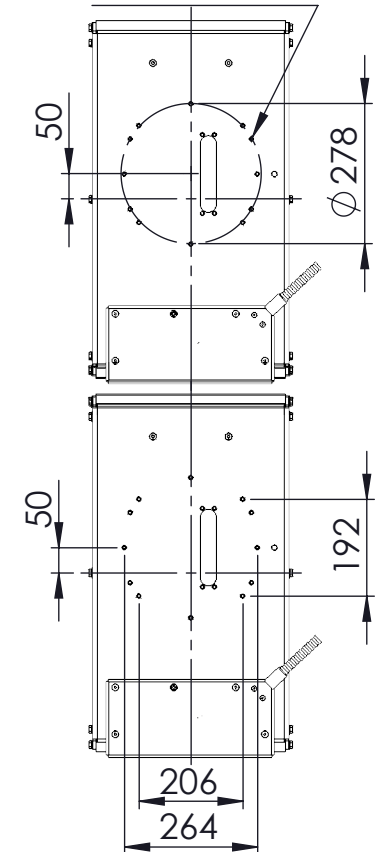

All sitting heights measured without load - a variation may occur depending on the load due to contraction of gas-struts, springs, upholstery and third part equipment. All information herein contained is subject to change without notice unless under contractual configuration control. Please consult NorSap if dimensions are critical or a certified drawing is required.

www.norsap.no

Chair interface: **M6 THRU ALL**

Weight: 0.00

Mjåvannsvegen 45/47
NO 4626 Kristiansand (Norway)

Description:
BASIC DECK RAIL TOP MOUNTED, NARROW

Art.-No.: 6250-3000	Date: 04.02.2020	Revision:
------------------------	---------------------	-----------