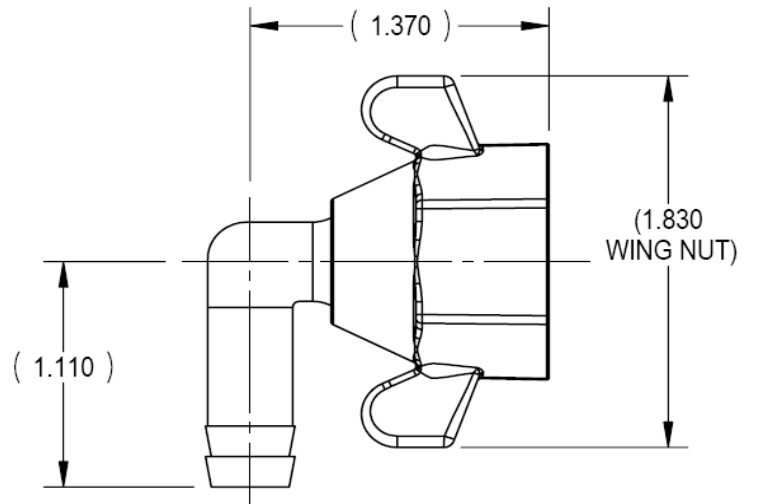

# SWIVEL FITTINGS

- 2 4 - 9 6
- 0 - 1/4" Barb
  - 1 - 3/8" Barb
  - 2 - 1/2" Barb
  - 3 - 5/8" Barb
  - 4 - 3/4" Barb
  - 2 - Straight
  - 3 - Elbow
  - 3 - Polypropylene
  - 4 - Nylon

**STRAIGHT SWIVEL FITTING**

**ELBOW SWIVEL FITTING**

## POLYPROPYLENE Fittings

<b>Straight Swivel Barb with Wingnut - POLYPROPYLENE</b>		
	<b>Model</b>	<b>Description</b>
	234-2906	1/4" Barb – 1/2" NPT-F
	234-2916	3/8" Barb – 1/2" NPT-F
	234-2926	1/2" Barb – 1/2" NPT-F
	234-2936	5/8" Barb – 1/2" NPT-F
	234-2946	3/4" Barb – 1/2" NPT-F
<b>Elbow Swivel Barb with Wingnut - POLYPROPYLENE</b>		
	234-3906	1/4" Barb – 1/2" NPT-F
	234-3916	3/8" Barb – 1/2" NPT-F
	234-3926	1/2" Barb – 1/2" NPT-F
	234-3936	5/8" Barb – 1/2" NPT-F
	234-3946	3/4" Barb – 1/2" NPT-F

## NYLON Fittings

<b>Straight Swivel Barb with Wingnut - NYLON</b>		
	<b>Model</b>	<b>Description</b>
	244-2906	1/4" Barb – 1/2" NPT-F
	244-2916	3/8" Barb – 1/2" NPT-F
	244-2926	1/2" Barb – 1/2" NPT-F
	244-2936	5/8" Barb – 1/2" NPT-F
	244-2946	3/4" Barb – 1/2" NPT-F
<b>Elbow Swivel Barb with Wingnut - NYLON</b>		
	244-3906	1/4" Barb – 1/2" NPT-F
	244-3916	3/8" Barb – 1/2" NPT-F
	244-3926	1/2" Barb – 1/2" NPT-F
	244-3936	5/8" Barb – 1/2" NPT-F
	244-3946	3/4" Barb – 1/2" NPT-F