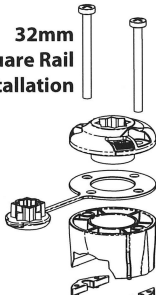

32mm Round Rail Installation

Small
Rubber
Inserts

32mm Square Rail Installation

1 x Spacer
fitted per side

Push
nut into
recesses

Hobie H Rail Installation

Large
Rubber
Inserts

Small
Rubber
Insert

Push
nut into
recesses