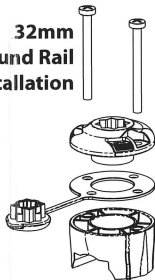

32mm Round Rail Installation

Small
Rubber
Inserts

32mm Square Rail Installation

1 x Spacer
fitted per side

Push
nut into
recesses

Hobie H Rail Installation

Large
Rubber
Inserts

Small
Rubber
Insert

Push
nut into
recesses