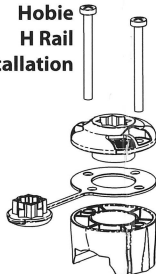

32mm Round Rail Installation

Small
Rubber
Inserts

32mm Square Rail Installation

1 x Spacer
fitted per side

Push
nut into
recesses

Hobie H Rail Installation

Large
Rubber
Inserts

Small
Rubber
Insert

Push
nut into
recesses