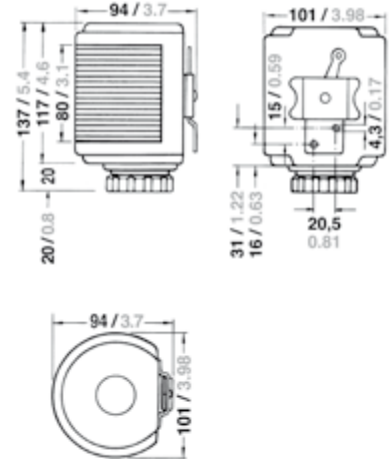

SERIES 50

Dimensions in: mm/inch

Series 50

Navigation lights – Classic model made of stainless steel

Application

Application depending on required visibilities. See table in technical information. Lights with on European inland waterways applicable.

Housing

Stainless steel, impact and shock resistant, non-corrosive, non-magnetic, seawater resistant

Optics

Lens: Fresnel, range of visibility 2 nm (Masthead 3 or 5 nm) Material: plastic, impact resistant and shock-proof, seawater resistant

Protection degree

IP 56

Mounting

See drawing on p. 49

Electric

With 2-wire cable, cable entry PG 9, bulb included

1