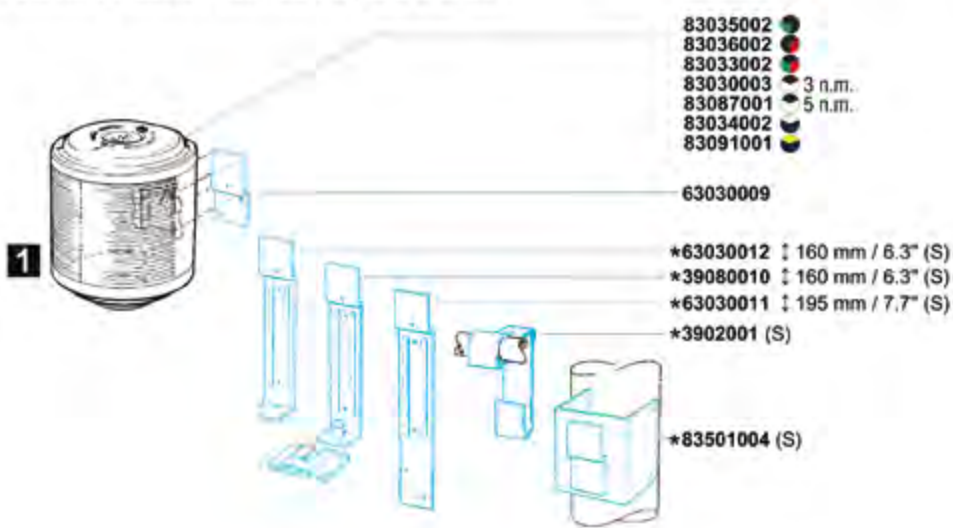

Spare Parts /* Extras
Ersatzteile /* Zubehör
Pièces de rechange /* Accessoires

- 83037010 white / weiß / blanc
- 83083017 bright / hell / clair
- 83086002 ordinary / gewöhnlich / ordinaire
- 83038002
- 83039002
- 83058002

- 83037011 white / weiß / blanc
- 83083008 bright / hell / clair
- 83086001 ordinary / gewöhnlich / ordinaire
- 83038001
- 83039001
- 83058001

- 90400002 12V/25W
- 90400003 24V/25W
- 90400005 12V/10W
- 90400006 24V/10W

83037009

95800099

83037002
83507003 with cable clamp / mit Kabelklemme /
avec borne de câble / met kabelklem / con morsetto
per cavi / con borne de cable / com borne para o cabo

- 83035002
- 83036002
- 83033002
- 83030003
- 83087001
- 83034002
- 83091001

- 63030009
- *63030012 † 160 mm / 6.3" (S)
- *39080010 † 160 mm / 6.3" (S)
- *63030011 † 195 mm / 7.7" (S)
- *3902001 (S)
- *83501004 (S)