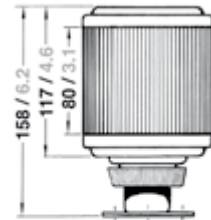

3

No.		Description	Ship size	Wattage	Visibility	Housing colour	Mounting	Article number 12 V	Article number 24 V
1		Starboard 	< 50 m / < 164 ft.	25 W	2 nm	Stainless steel	side-mount	3036102000	3036103000
		Port 	< 50 m / < 164 ft.	25 W	2 nm	Stainless steel	side-mount	3035202000	3035203000
		Bicolor	< 20 m / < 65 ft.	25 W	2 nm	Stainless steel	side-mount	3033302000	3033303000
		Masthead	< 20 m / < 65 ft.	25 W	3 nm	Stainless steel	side-mount	3030002000	3030003000
		Masthead white strong 	< 50 m / < 164 ft.	25 W	5 nm	Stainless steel	side-mount	3087002000	3087003000
		Stern 	< 20 m / < 65 ft.	10 W	2 nm	Stainless steel	side-mount	3034002000	3034003000
		Stern yellow 	< 20 m / < 65 ft.	10 W	2 nm	Stainless steel	side-mount	3091402000	3091403000
2		All-round white	< 20 m / < 65 ft.	10 W	2 nm	Stainless steel	deck-mount	3037012000	3037013000
		All-round white ordinary 	< 20 m / < 65 ft.	10 W	2 nm	Stainless steel	deck-mount	3086012000	3086013000
		All-round white bright 	< 20 m / < 65 ft.	25 W	2 nm	Stainless steel	deck-mount	3083012000	3083013000
		All-round red 	< 20 m / < 65 ft.	25 W	2 nm	Stainless steel	deck-mount	3038212000	3038213000
		All-round green 	< 20 m / < 65 ft.	25 W	2 nm	Stainless steel	deck-mount	3039112000	3039113000
		All-round yellow 	< 20 m / < 65 ft.	25 W	2 nm	Stainless steel	deck-mount	3058412000	3058413000
3		All-round white	< 20 m / < 65 ft.	10 W	2 nm	Stainless steel	hoistable	3037002000	3037003000
		All-round white ordinary 	< 20 m / < 65 ft.	10 W	2 nm	Stainless steel	hoistable	3086002000	3086003000
		All-round white bright 	< 20 m / < 65 ft.	25 W	2 nm	Stainless steel	hoistable	3083002000	3083003000
		All-round red 	< 20 m / < 65 ft.	25 W	2 nm	Stainless steel	hoistable	3038202000	3038203000
		All-round green 	< 20 m / < 65 ft.	25 W	2 nm	Stainless steel	hoistable	3039102000	3039103000
		All-round yellow 	< 20 m / < 65 ft.	25 W	2 nm	Stainless steel	hoistable	3058402000	3058403000
		All-round blue 	< 20 m / < 65 ft.	25 W	2 nm	Stainless steel	hoistable	3085502000	3085503000